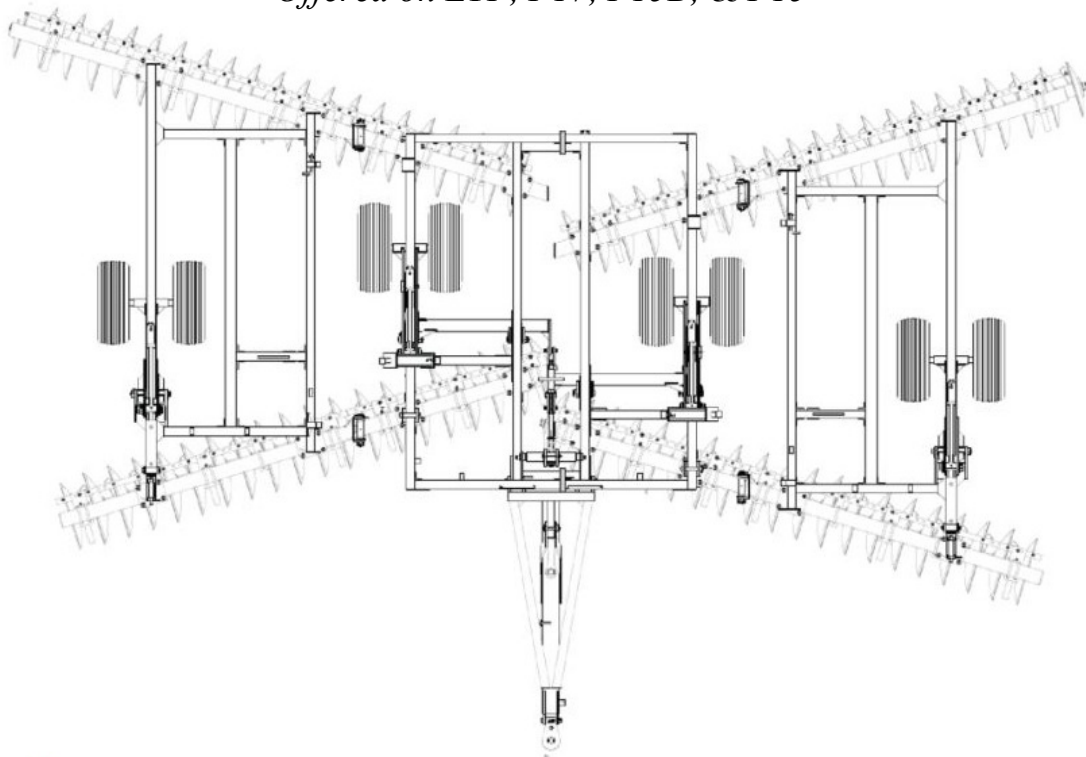

Selling Points - AMCO Double Offset Tandem Disc Gangs

The key to level discing

Offered on LTF, F17, F15B, & F15

With the F15, you get 100% tillage across the disc—no need for a center shank or other tools.

- Double Offset Tandem Design – The overlapping front and staggered rear disc gangs are key for a smooth and level seedbed. This feature allows the front discs to cut evenly across the width of the machine eliminating the need for a center buster shank to level off the center. The staggered rear discs gangs throw the soil back for a smooth, even finish. This design also eliminates ridging in the center.